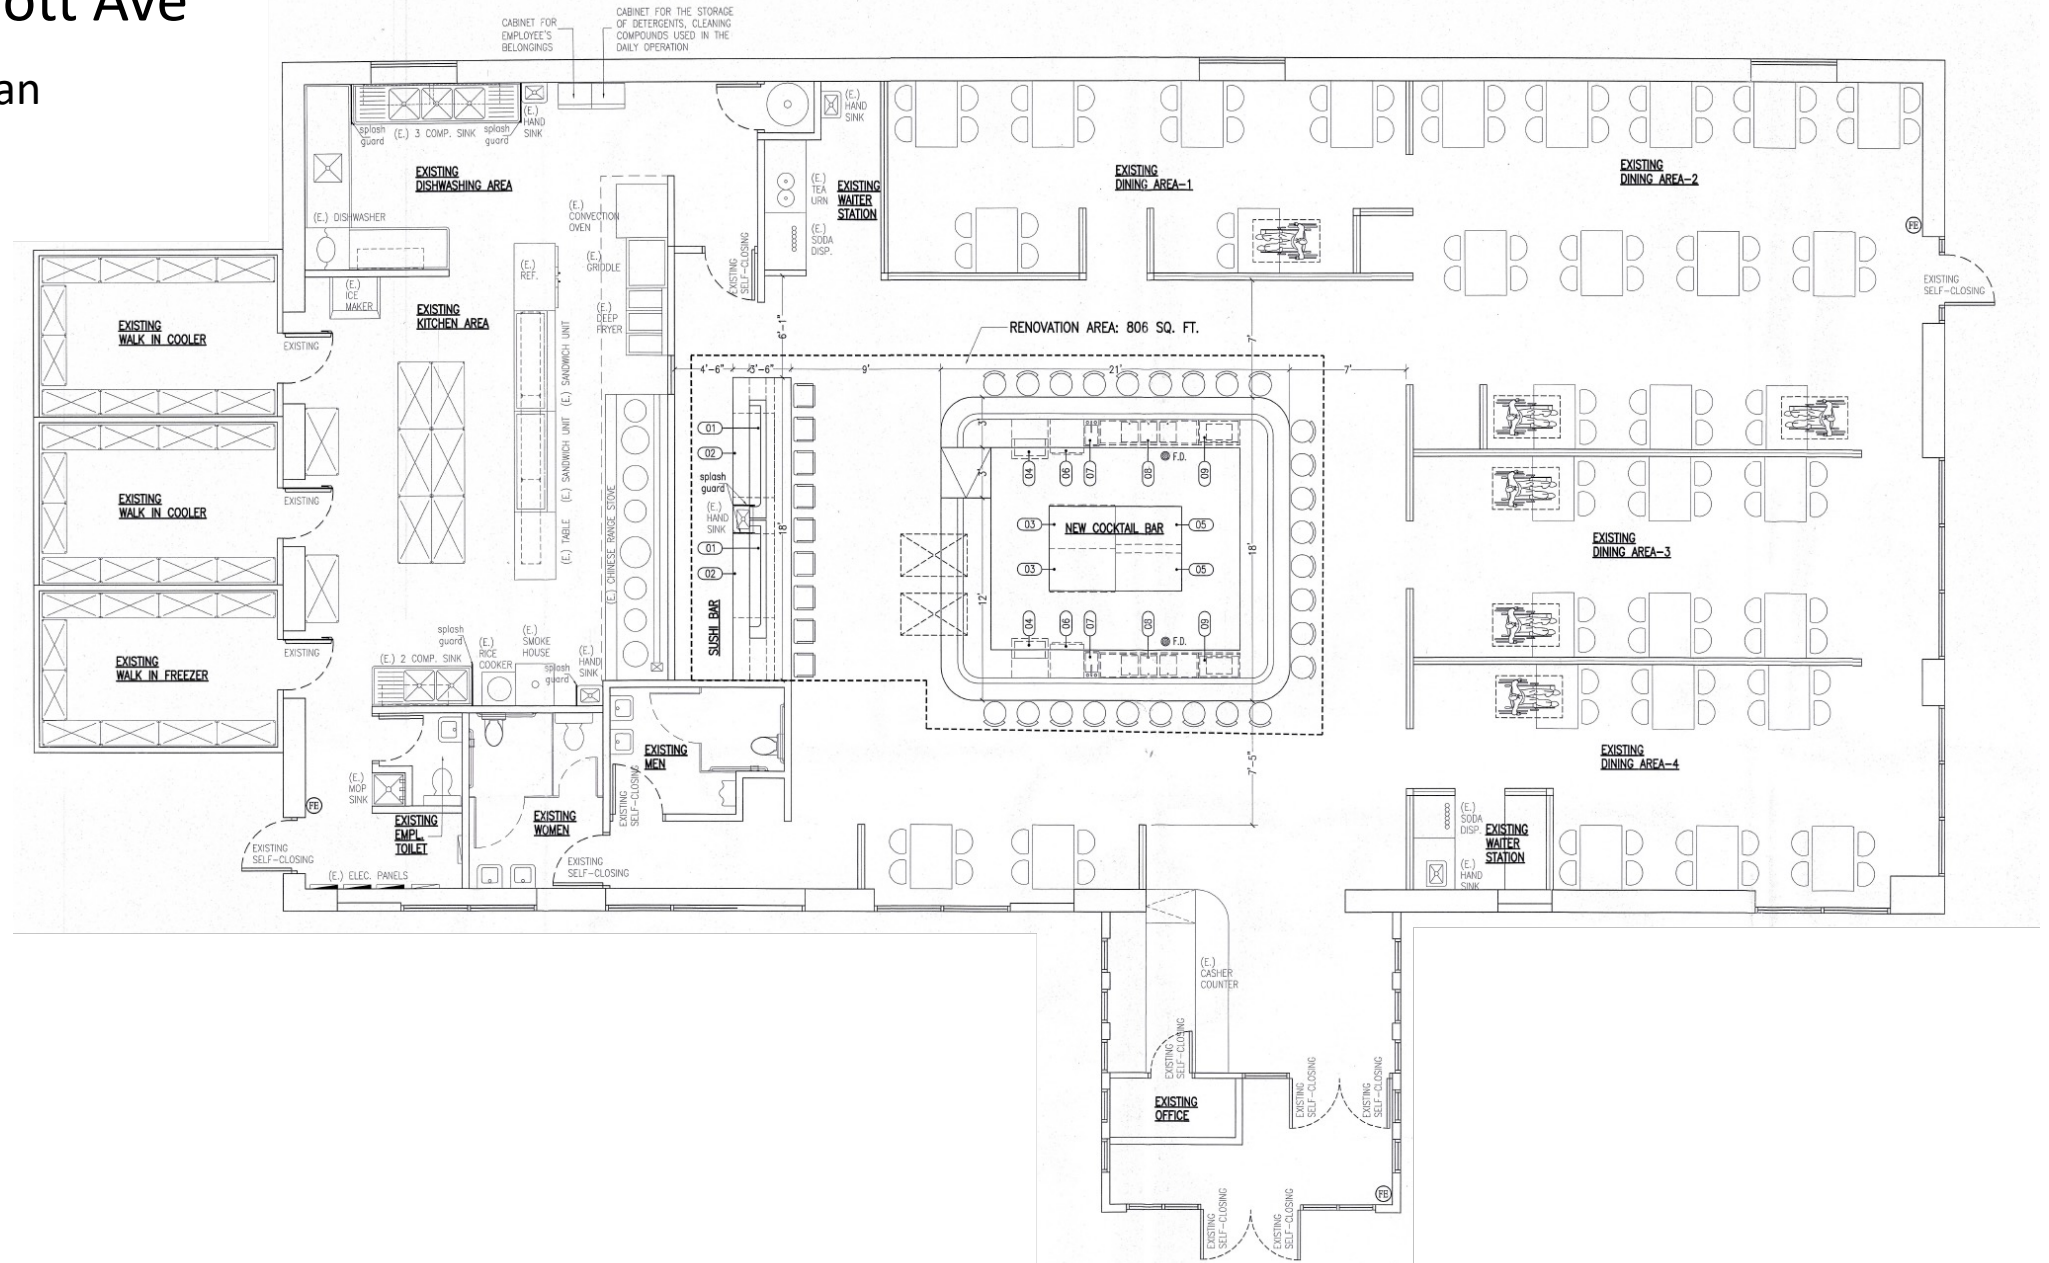

TORRINGTON

53 McDermott Ave

Existing Floorplan

5,500 sqft

TORRINGTON

53 McDermott Ave

Proposed Floorplan