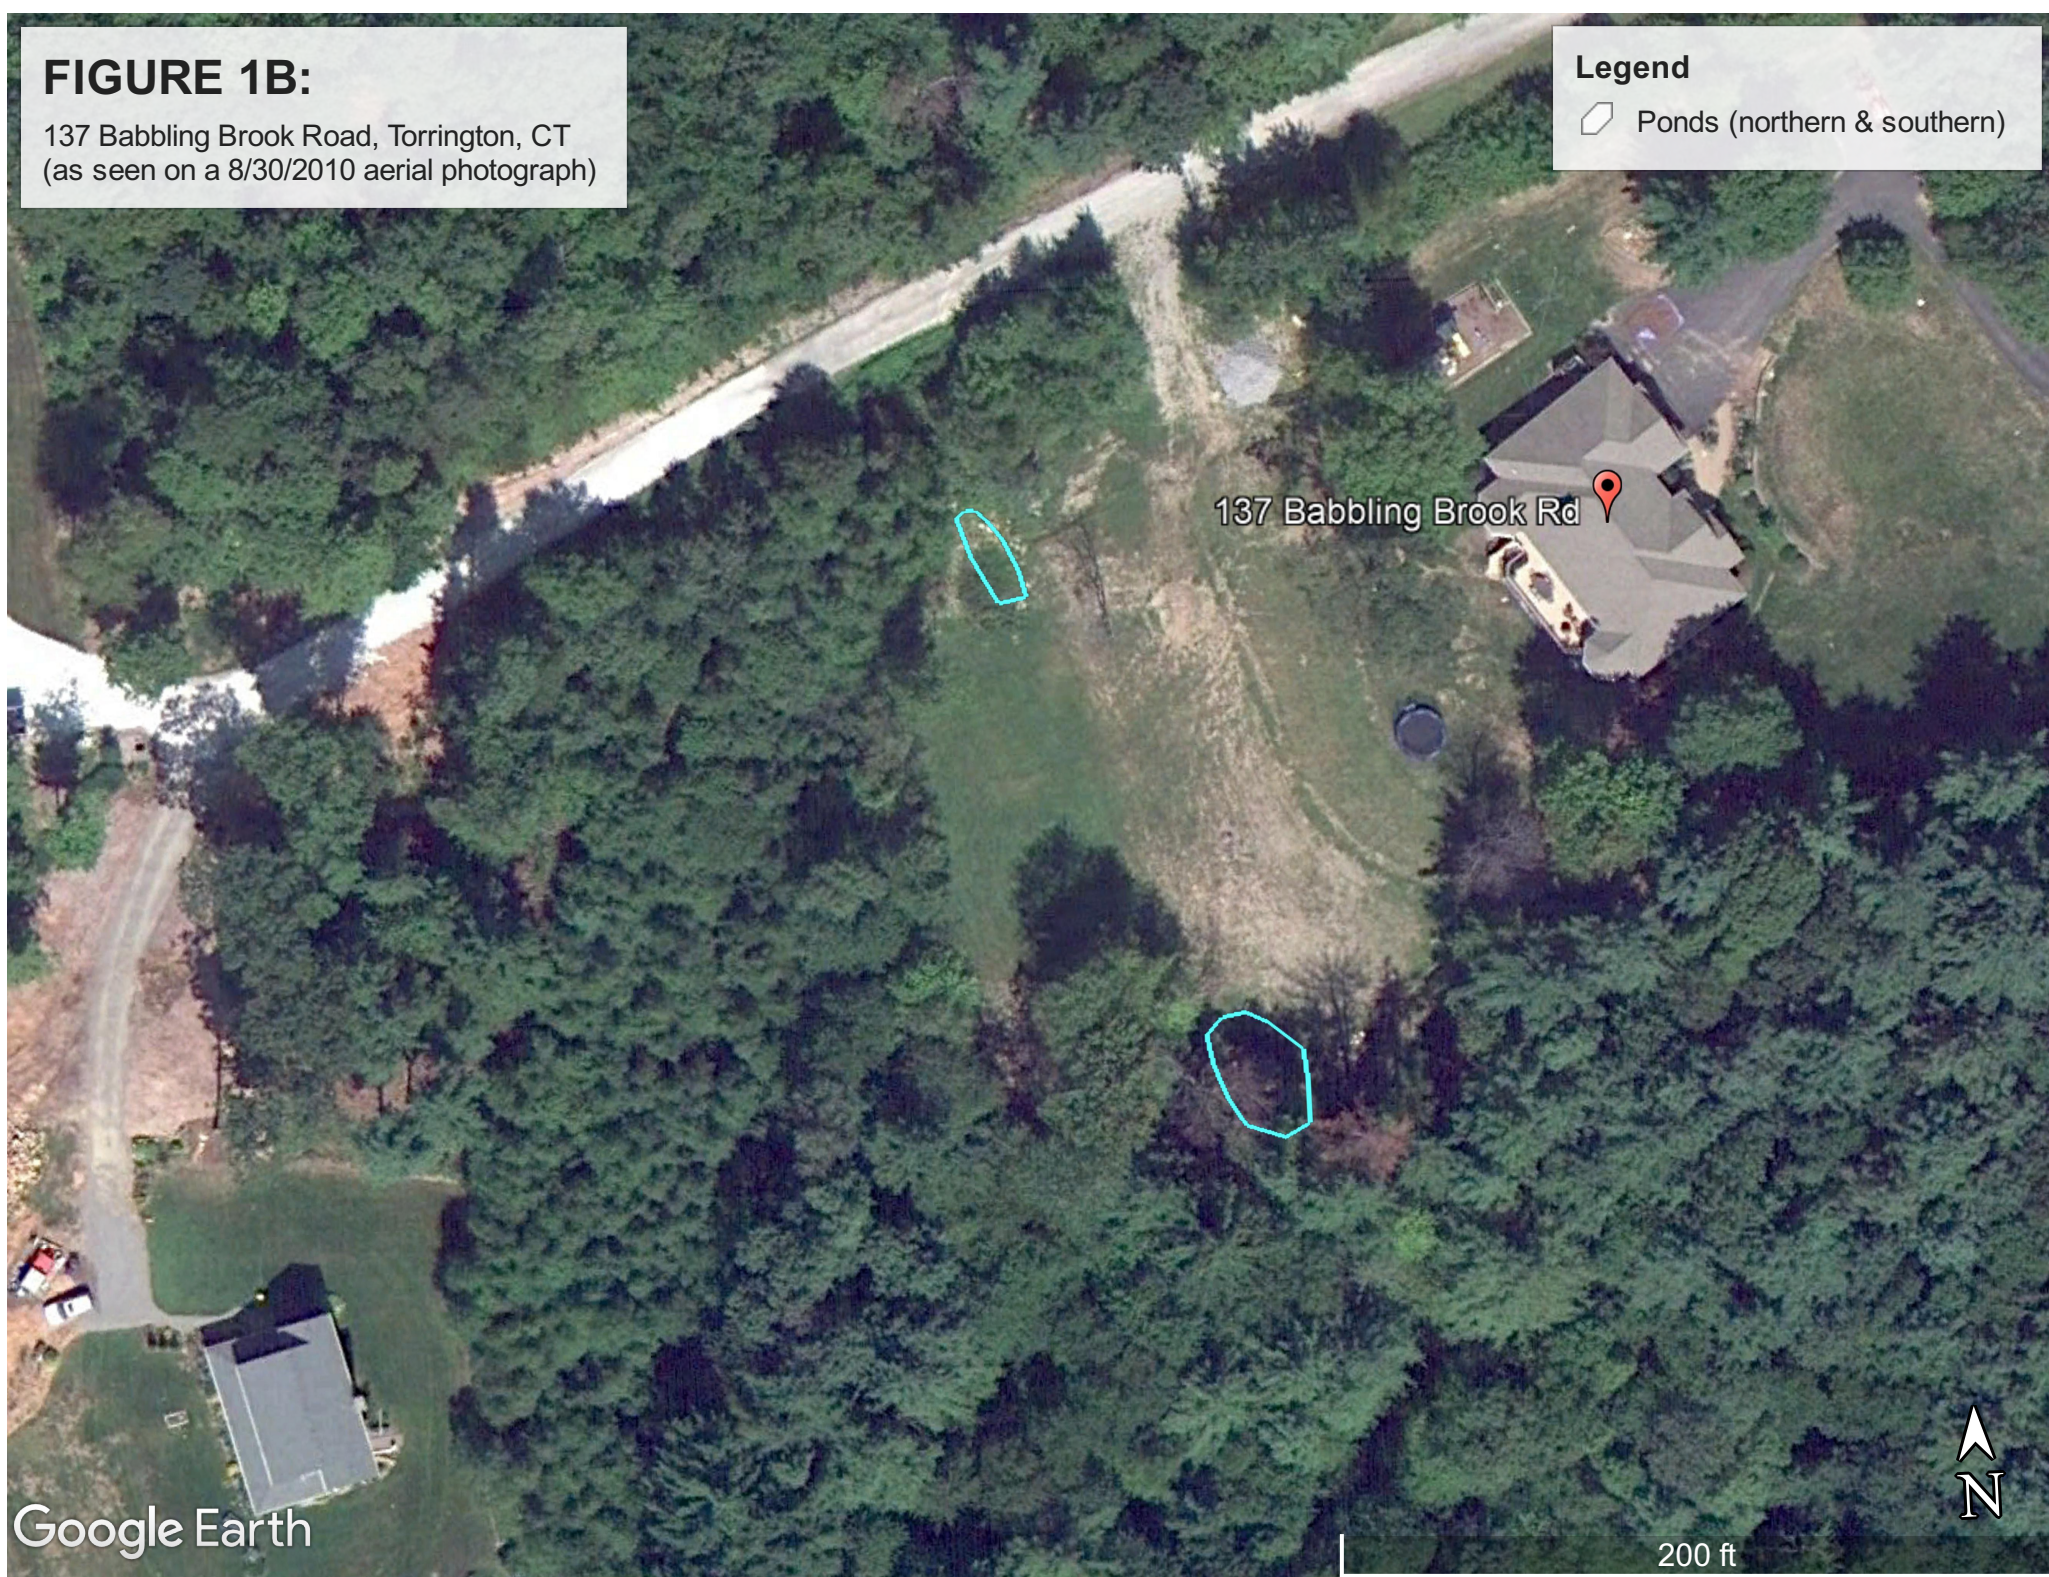

FIGURE 1B:

137 Babbling Brook Road, Torrington, CT
(as seen on a 8/30/2010 aerial photograph)

Legend

 Ponds (northern & southern)

137 Babbling Brook Rd

Google Earth

200 ft